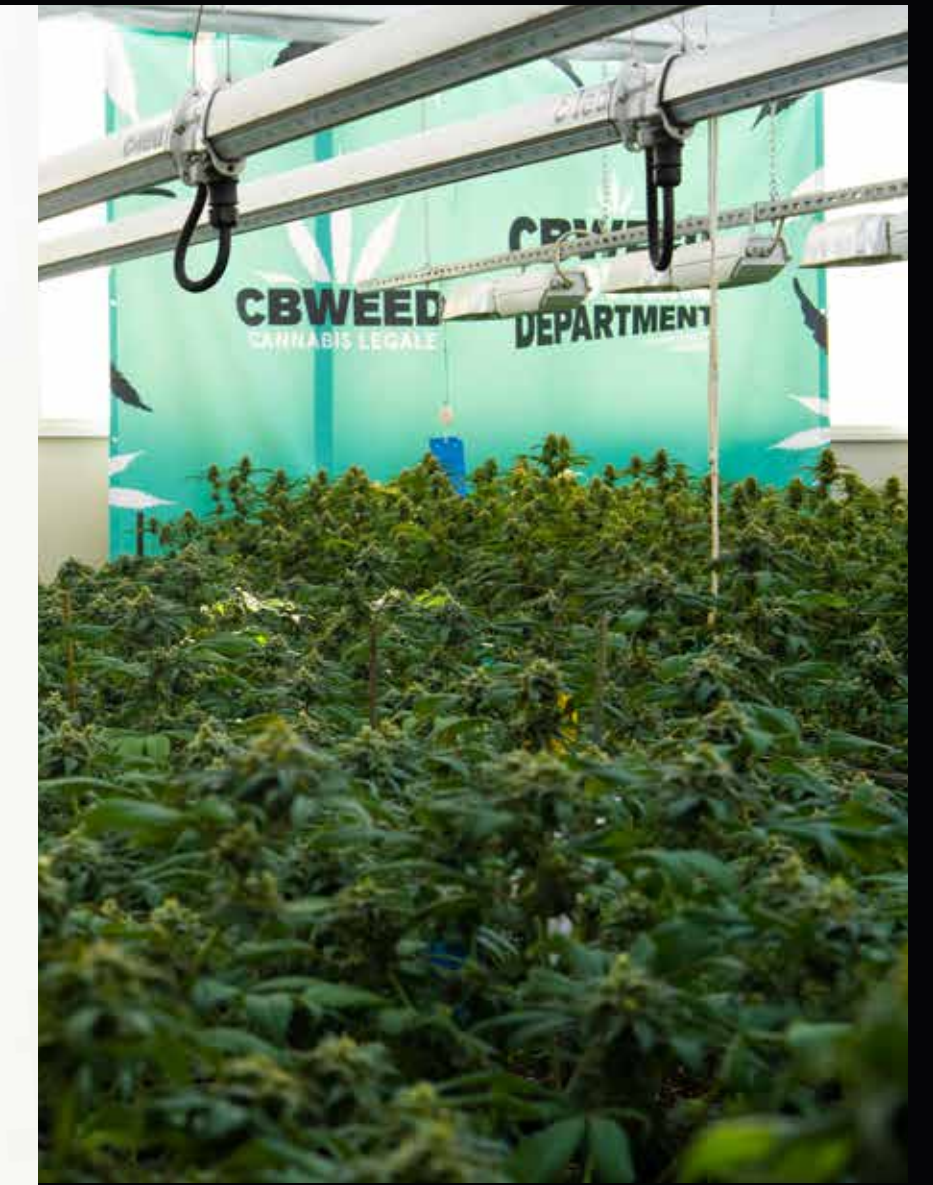

SUPER LEMON HAZE CBD

INDOOR
CBD < 10%
THC < 0,2%

Features

The Super Lemon Haze CBD strain has a strong aroma of lemon and wood that excels in freshness. A scent with a vibrant effect.

Cultivation: INDOOR

Quantities

250g	625,00 €
500g	1000,00 €
1 kg	1800,00 €
2-5 kg	1700 €/Kg
6-10 kg	1600 €/Kg

Prices

€/g

2,50 €/g
2,00 €/g
1,80 €/g